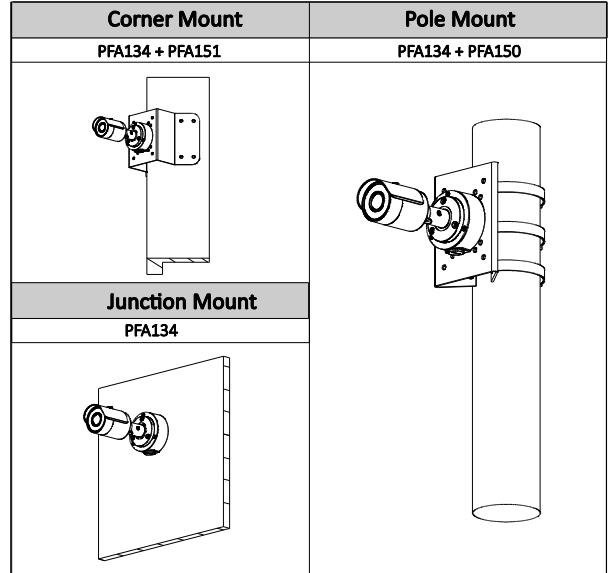

Construction

| | |
|--------------|-----------------|
| Casing | Metal + Plastic |
| Dimensions | Φ 70mm×164.9mm |
| Net Weight | 0.38Kg(0.84lb) |
| Gross Weight | 0.44Kg(0.97lb) |

Ordering Information

| Type | Part Number | Description |
|------------|------------------------|--|
| 3MP camera | DH-IPC-HFW1420SP-0360B | 4MP Network Mini IR Bullet Camera, DWDR, PAL |
| | DH-IPC-HFW1420SN-0360B | 4MP HD Network Mini IR Bullet Camera, DWDR, NTSC |
| | IPC-HFW1420SP-0360B | 4MP Network Mini IR Bullet Camera, DWDR, PAL |
| | IPC-HFW1420SN-0360B | 4MP HD Network Mini IR Bullet Camera, DWDR, NTSC |
| | DH-IPC-HFW1420SP-0600B | 4MP Network Mini IR Bullet Camera, DWDR, PAL |
| | DH-IPC-HFW1420SN-0600B | 4MP HD Network Mini IR Bullet Camera, DWDR, NTSC |
| | IPC-HFW1420SP-0600B | 4MP Network Mini IR Bullet Camera, DWDR, PAL |
| | IPC-HFW1420SN-0600B | 4MP HD Network Mini IR Bullet Camera, DWDR, NTSC |
| | Accessories (optional) | PFA150 |
| | PFA134 | Junction box |
| | PFA151 | Corner mount |

Accessories

Optional:

PFA134 Junction Box

PFA150 Pole Mount

PFA151 Corner Mount

Dimensions (mm/inch)