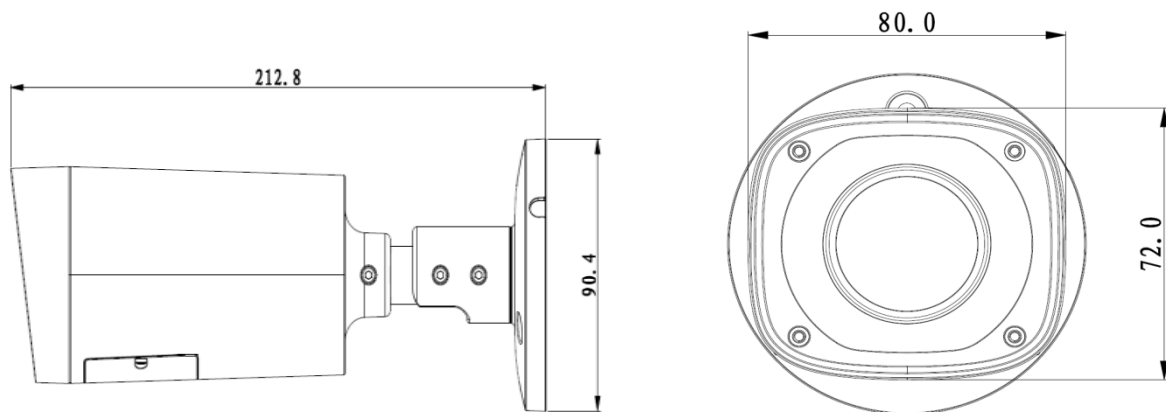

DH-IPC-HFW2120R-ZS/VFS-IRE6

Dimensions (mm)