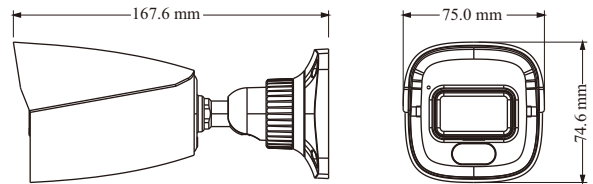

PoE	Yes, IEEE802.3af
Supplement Light Range	IR range: 10 ~ 20 m; white light range:10 ~ 20 m
Ingress Protection	IP67
Others	
Power Supply	DC12V/PoE
Power Consumption	< 6W
Operating Environment	- 30 °C ~ 65 °C (-22°F~149°F), Humidity: less than 95 % (non-condensing)
Storage Environment	- 30 °C ~ 60 °C (-22°F~140°F), Humidity: less than 95 % (non-condensing)
Dimensions (mm)	167.6 × 75 × 74.6
Weight (net)	Approx. 0.382KG
Installation	Ceiling mounting; Wall mounting
Certificate	CE, FCC
Environmental Protection	Complies with Directive EU RoHS, WEEE(2012/19/EU) , directive 94/62/EC and REACH(EC1907/2006)

DIMENSIONS