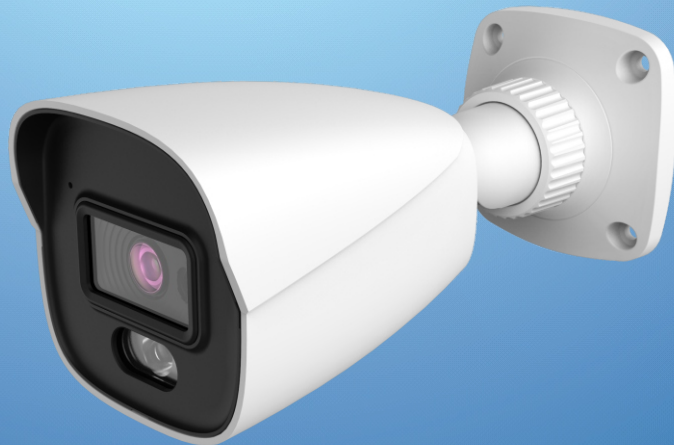

CAMERA

TD-9461S4L-C

6MP Dual Illumination Water-proof
Bullet Network Camera

- H.265+ /H.265 /H.264+ /H.264/MJPEG coding
- Max. resolution: 6MP (3200 × 1800)
- Auto day/night switch
- 3D DNR, WDR, HLC, BLC, etc.
- ROI coding
- Support smart supplement light
- 10~20m white light view distance; 10~20m IR view distance
- DC12V/PoE power supply
- IP 67 ingress protection
- Support dual streams
- Support remote monitoring by smart phones& tablet PCs with iOS and Android OS
- Support line crossing detection & region intrusion detection
- Support SMD

PoE	Yes, IEEE802.3af
Supplement Light Range	IR range: 10 ~ 20 m; white light range:10 ~ 20 m
Ingress Protection	IP67
Others	
Power Supply	DC12V/PoE
Power Consumption	< 6W
Operating Environment	- 30 °C ~ 65 °C (-22°F~149°F), Humidity: less than 95 % (non-condensing)
Storage Environment	- 30 °C ~ 60 °C (-22°F~140°F), Humidity: less than 95 % (non-condensing)
Dimensions (mm)	167.6 × 75 × 74.6
Weight (net)	Approx. 0.382KG
Installation	Ceiling mounting; Wall mounting
Certificate	CE, FCC
Environmental Protection	Complies with Directive EU RoHS, WEEE(2012/19/EU) , directive 94/62/EC and REACH(EC1907/2006)