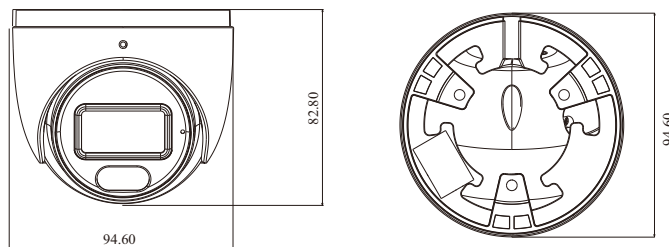

DORI Distance

Lens	Detect	Observe	Recognize	Identify
2.8mm	79m(259ft)	32m(105ft)	16m(52ft)	8m(27ft)
3.6mm	99m(325ft)	40m(130ft)	20m(68ft)	10m(34ft)
Others				
Power Supply	DC12V/PoE			
Power Consumption	< 6.5W			
Storage Conditions	- 30 °C ~ 65 °C (-22°F~149°F), Humidity: less than 95 % (non-condensing)			
Operating Conditions	- 30 °C ~ 60 °C (-22°F~140°F), Humidity: less than 95 % (non-condensing)			
Dimensions (mm)	Φ 94.6 × 82.8			
Weight (net)	Approx. 0.45KG			
Installation	Ceiling mounting; wall mounting			
Certificate	CE, FCC			
Environmental Protection	Complies with Directive EU RoHS, WEEE(2012/19/EU) , directive 94/62/EC and REACH(EC1907/2006)			

DIMENSIONS