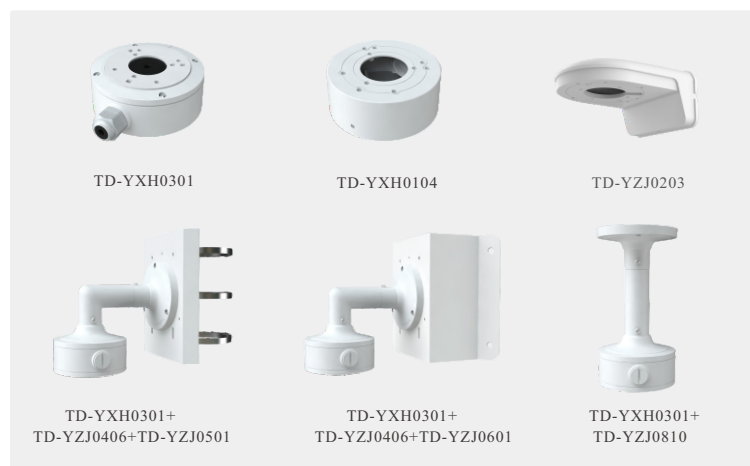

AVAILABLE ACCESSORIES

AVAILABLE MODEL

Available Model	TD-9584S4-C(D/PE/AW2)