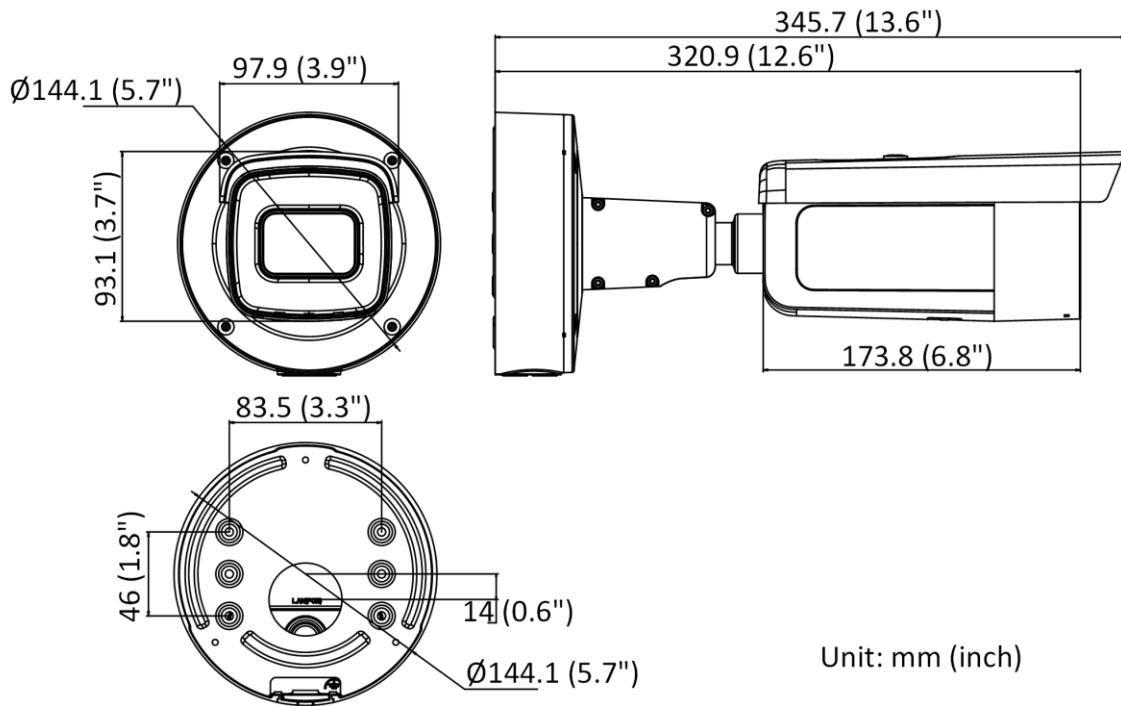

▪ **Available Model**

DS-2CD3646G2-IZS (2.7 to 13.5 mm)

▪ **Dimension**

▪ **Accessory**

▪ **Optional**

DS-1476ZJ-SUS Corner Mount	DS-1275ZJ-S-SUS Vertical Pole Mount	DS-2251ZJ Pendant Mount