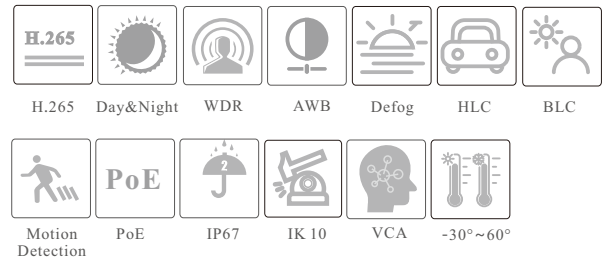

- H.265+/H.265/H.264+/H.264/MJPEG coding
- Max.resolution: 8MP (3840 × 2160)
- ICR auto switch, true day / night vision
- 3D DNR, true WDR, HLC, BLC, smart IR and ROI coding
- 30~50m IR night view distance; Motorized zoom lens
- 1CH audio input; 1CH audio output; 1CH built-in MIC
- Built-in micro SD card slot, up to 256GB
- DC12V/PoE power supply
- Support three streams
- IP 67&IK10
- Support mobile surveillance by smart phones with iOS and Android OS
- Intelligent analytics