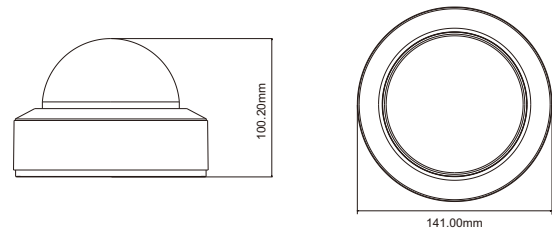

General function	Watermark, video mask, heartbeat, corridor pattern
Security	Video encryption, firmware encryption, HTTPs encryption, configuration encryption, illegal login lock, IP address filtering, 802.1x authentication, basic and digest authentication for HTTP/HTTPS
IR Distance	30~50m
Protection Grade	IP 67&IK10
PoE	Yes (IEEE802.3af)
Others	
Power Supply	DC12V/PoE
Power Consumption	< 10.5W
Storage Conditions	- 30 °C ~ 65°C (-22°F~149°F), Humidity: less than 95 % (non-condensing)
Operating Conditions	- 30 °C ~ 60 °C (-22°F~140°F), Humidity: less than 95 % (non-condensing)
Dimensions (mm)	Φ 141 × 100.2
Weight (net)	Approx. 0.91KG
Installation	Ceiling mounting; Wall mounting
Certificate	CE, FCC
Environmental Protection	Complies with Directive EU RoHS, WEEE(2012/19/EU), directive 94/62/EC and REACH(EC1907/2006)

DIMENSIONS