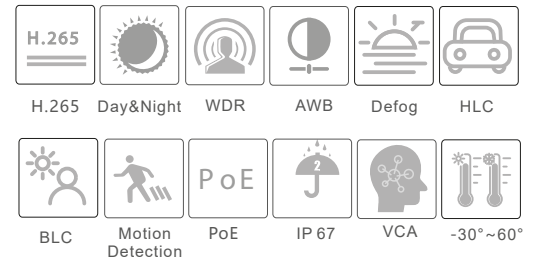

CAMERA

TD-9483S3

8MP IR Water-proof Bullet Network Camera

- 8MP (3840 × 2160) H.265 coding
- Max.resolution: 3840 × 2160
- ICR auto switch, true day / night, ROI coding
- 3D DNR, WDR, HLC, BLC, defog
- 50~70m IR night view distance
- DC12V/PoE power supply
- IP 67 ingress protection
- Support three streams
- Support mobile surveillance by smart phones with iOS or Android OS
- Intelligent analytics