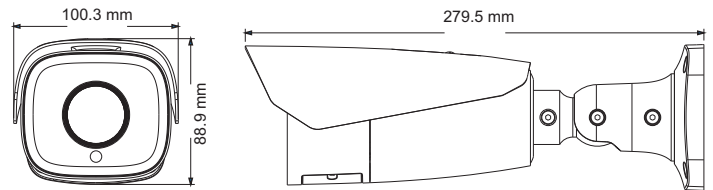

Others

Power Supply	DC12V/PoE
Power Consumption	< 9.5W
Operating Environment	- 30 °C ~ 60 °C (-22°F~140°F) Humidity: less than 95 % (non-condensing)
Dimensions (mm)	279.5 × 100.3 × 88.9
Weight (net)	Approx. 1.032KG
Installation	Ceiling mounting; Wall mounting

DIMENSIONS