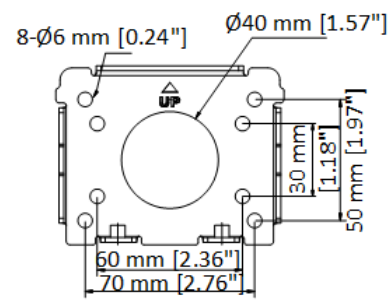

Deep Learning Function	
Perimeter Protection	Line crossing, intrusion, region entrance, region exiting Support alarm triggering by specified target types (human and vehicle)
General	
Power	12 VDC, 3.33 A & PoE (802.3at), 42.5 to 57 VDC, 0.6 A Max. 14 W (including max. 2.4 W for IR, 1.2 W for white light flashing)
Dimension	179.3 mm × 120.5 mm × 182 mm (7.06" × 4.74" × 7.17")
Weight	Approx. 1.125 kg (2.48 lb.)
Material	ADC12 + PC
Operating Condition	-30 °C to 65 °C (-22 °F to 149 °F). Humidity 90% or less (non-condensing)
Approval	
Protection	IP66 (IEC 60529-2013), TVS 6000V lightning protection, surge protection and voltage transient protection

▪ DORI

The DORI (detect, observe, recognize, identify) distance gives the general idea of the camera ability to distinguish persons or objects within its field of view. It is calculated based on the camera sensor specification and the criteria given by EN 62676-4: 2015.

DORI	Detect	Observe	Recognize	Identify
Definition	25 px/m	63 px/m	125 px/m	250 px/m
Distance (Tele)	180 m (590.5 ft)	71.4 m (234.2 ft)	36 m (118.1 ft)	18 m (59.1 ft)

▪ Available Model

DS-2DE3A404IWG-E

▪ Dimension