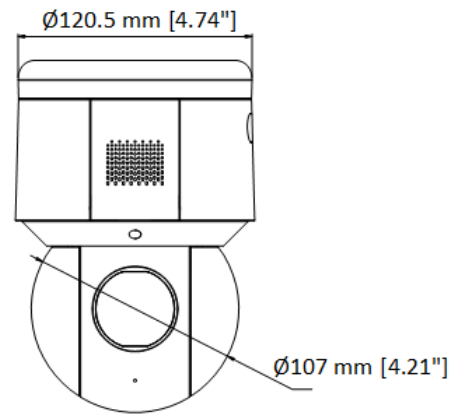

Deep Learning Function	
Perimeter Protection	Line crossing, intrusion, region entrance, region exiting Support alarm triggering by specified target types (human and vehicle)
General	
Power	12 VDC, 3.33 A & PoE (802.3at), 42.5 to 57 VDC, 0.6 A Max. 14 W (including max. 2.4 W for IR, 1.2 W for white light flashing)
Dimension	179.3 mm × 120.5 mm × 182 mm (7.06" × 4.74" × 7.17")
Weight	Approx. 1.125 kg (2.48 lb.)
Material	ADC12 + PC
Operating Condition	-30 °C to 65 °C (-22 °F to 149 °F). Humidity 90% or less (non-condensing)
Approval	
Protection	IP66 (IEC 60529-2013), TVS 6000V lightning protection, surge protection and voltage transient protection

▪ DORI

The DORI (detect, observe, recognize, identify) distance gives the general idea of the camera ability to distinguish persons or objects within its field of view. It is calculated based on the camera sensor specification and the criteria given by EN 62676-4: 2015.

DORI	Detect	Observe	Recognize	Identify
Definition	25 px/m	63 px/m	125 px/m	250 px/m
Distance (Tele)	180 m (590.5 ft)	71.4 m (234.2 ft)	36 m (118.1 ft)	18 m (59.1 ft)

▪ Available Model

DS-2DE3A404IWG-E

▪ Dimension