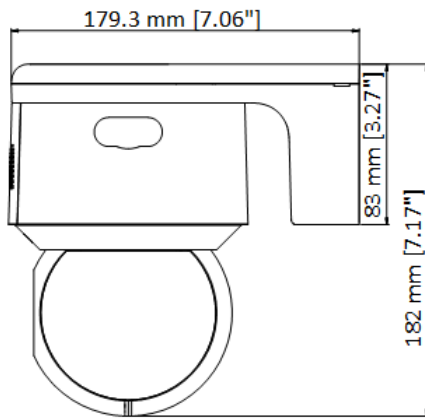

Deep Learning Function	
Perimeter Protection	Line crossing, intrusion, region entrance, region exiting Support alarm triggering by specified target types (human and vehicle)
General	
Power	12 VDC, 3.33 A & PoE (802.3at), 42.5 to 57 VDC, 0.6 A Max. 14 W (including max. 2.4 W for IR, 1.2 W for white light flashing)
Dimension	179.3 mm × 120.5 mm × 182 mm (7.06" × 4.74" × 7.17")
Weight	Approx. 1.125 kg (2.48 lb.)
Material	ADC12 + PC
Operating Condition	-30 °C to 65 °C (-22 °F to 149 °F). Humidity 90% or less (non-condensing)
Approval	
Protection	IP66 (IEC 60529-2013), TVS 6000V lightning protection, surge protection and voltage transient protection

▪ DORI

The DORI (detect, observe, recognize, identify) distance gives the general idea of the camera ability to distinguish persons or objects within its field of view. It is calculated based on the camera sensor specification and the criteria given by EN 62676-4: 2015.

DORI	Detect	Observe	Recognize	Identify
Definition	25 px/m	63 px/m	125 px/m	250 px/m
Distance (Tele)	180 m (590.5 ft)	71.4 m (234.2 ft)	36 m (118.1 ft)	18 m (59.1 ft)

▪ Available Model

DS-2DE3A404IWG-E

▪ Dimension