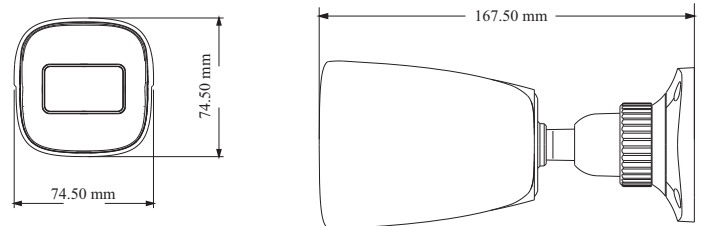

Protection Grade	IP 67
PoE	Yes (IEEE802.3af)
<b>Others</b>	
Power Supply	DC12V/PoE
Power Consumption	< 7W
Storage Conditions	-30 °C ~ 65 °C (-22 °F ~ 149 °F), Humidity: less than 95 % (non-condensing)
Operating Conditions	-30 °C ~ 60 °C (-22 °F ~ 140 °F), Humidity: less than 95 % (non-condensing)
Dimensions ( mm )	167.5 × 74.5 × 74.5
Weight ( net )	Approx. 0.44KG
Installation	Ceiling mounting; Wall mounting
Certificate	CE, FCC
Environmental Protection	Complies with Directive EU RoHS, WEEE(2012/19/EU), directive 94/62/EC and REACH(EC1907/2006)

### DIMENSIONS