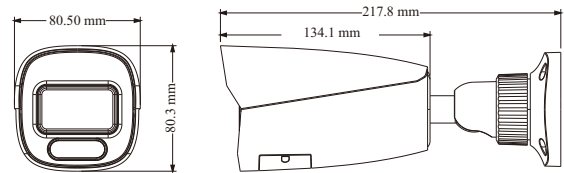

Security	Video encryption, firmware encryption, configuration encryption, illegal login lock, IP address filtering, 802.1x authentication, basic and digest authentication for HTTP			
DORI Distance				
Lens	Detect	Observe	Recognize	Identify
2.8mm	69m(226ft)	28m(92ft)	14m(46ft)	7m(23ft)
3.6mm	105m(344ft)	42m(138ft)	21m(69ft)	10m(33ft)
2.8~12mm(W)	66m(218ft)	27m(87ft)	13m(44ft)	7m(23ft)
2.8~12mm(T)	204m(669ft)	82m(269ft)	41m(135ft)	20m(66ft)
Others				
Power Supply	DC12V/PoE			
Power Consumption	<9.5W			
Storage Conditions	- 30 °C ~ 65 °C (-22°F~149°F), Humidity: less than 95 % (non-condensing)			
Operating Conditions	- 30 °C ~ 60 °C (-22°F~140°F), Humidity: less than 95 % (non-condensing)			
Dimensions (mm)	217.8 × 80.5 × 80.3			
Weight (net)	Approx. 0.68KG			
Installation	Ceiling mounting; wall mounting			
Certificate	CE, FCC			
Environmental Protection	Complies with Directive EU RoHS, WEEE(2012/19/EU), directive 94/62/EC and REACH(EC1907/2006)			
SDK/API	Support			

DIMENSIONS