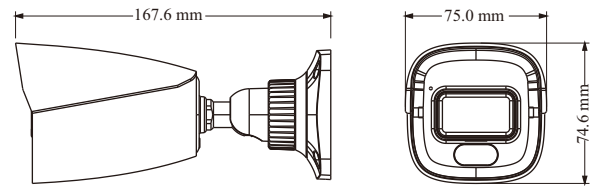

DORI Distance

Lens	Detect	Observe	Recognize	Identify
2.8mm	79m(259ft)	32m(105ft)	16m(52ft)	8m(27ft)
3.6mm	99m(325ft)	40m(130ft)	20m(68ft)	10m(34ft)
Others				
Power Supply	DC12V/PoE			
Power Consumption	< 7W			
Storage Conditions	- 30 °C ~ 65 °C (-22°F~149°F), Humidity: less than 95 % (non-condensing)			
Operating Conditions	- 30 °C ~ 60 °C (-22°F~140°F), Humidity: less than 95 % (non-condensing)			
Dimensions (mm)	167.6 × 75 × 74.6			
Weight (net)	Approx. 0.42KG			
Installation	Ceiling mounting; wall mounting			
Certificate	CE, FCC			
Environmental Protection	Complies with Directive EU RoHS, WEEE(2012/19/EU), directive 94/62/EC and REACH(EC1907/2006)			

DIMENSIONS