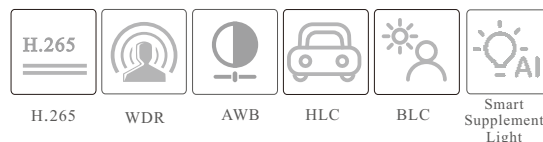

en.tvt.net.cn

For more information, please visit our website

SPECIFICATIONS

Model	TD-9481S4-C
Specifications	
Camera	
Image Sensor	1 / 2.8 "CMOS
Image Size	3840×2160
Electronic Shutter	1 / 3s ~ 1 / 100000s
Iris Type	Fixed Iris
Min. Illumination	0.02 lux @F1.6, AGC ON; 0 lux with illumination on
Lens	2.8mm@F1.6, Horizontal FoV: 106°; Vertical FoV: 57°; Diagonal FoV: 124° 3.6mm@F1.6, Horizontal FoV: 90°; Vertical FoV: 47°; Diagonal FoV: 107°
Focus	Fixed
Lens Mount	M12
Day&Night	ICR
Wide Dynamic Range	120dB
BLC	Yes
HLC	Yes
Digital NR	Yes
Defog	Yes
S/N Ratio	≥50dB
Angle Adjustment	Pan: 0°~360°; Tilt: 0°~80°; Rotation: 0°~360°
Image	
Video Compression	Main stream: H.265+ / H.265 / H.264+ / H.264 Sub / Third stream: H.265+ / H.265 / H.264+ / H.264 / MJPEG
H.265 Compression Standard	Main Profile@Leve4.1 High Tier
Resolution	8MP(3840×2160), 6MP(3200×1800), 4MP(2688×1520), 2K(2560×1440), 1080P (1920×1080), 720P (1280×720), D1, VGA (640×480), 640×360, 480×240, CIF
Main Stream	60Hz: 8MP(1~20fps) / 6MP/4MP/2K/1080P (1~30fps) 50Hz: 8MP(1~20fps) / 6MP/4MP/2K/1080P (1~25fps)
Sub Stream	720P/D1/VGA/640×360/CIF/480×240 (60Hz: 1~30fps; 50Hz: 1~25fps)
Third Stream	720P/D1/640×360/CIF (60Hz: 1~30fps; 50Hz: 1~25fps)
Bit Rate	64 Kbps ~12Mbps
Bit Rate Type	VBR / CBR
Image Settings	ROI, Saturation, Brightness, Hue, Contrast, Wide Dynamic, Sharpness, Image Mirror, Image Flip, NR, etc. adjustable through client software or web browser
Audio Compression	G711A/U
ROI	8ROI, Each ROI to be configured separately
Interfaces	
Network	RJ45
Video Output	No
Audio	1CH audio input; 1CH built-in MIC
Storage	Built-in micro SD card slot, up to 256GB
Reset	Yes
Functions	
Remote Monitoring	Web browser /TVT NVR/NVMS2.X/Mobile APP
Web Browser	IE11(plugin-in required)/Chrome 89.0+/Edge 89.0+/Firefox 87.0+/Safari 14.0+
Online Connection	Support simultaneous monitoring for up to 10 users; Support multi-stream real time transmission
Network Protocol	UDP, IPv4, IPv6, DHCP, NTP, RTSP, RTP, RTCP, RTMP, PPPoE, DDNS, SMTP, FTP, 802.1x, SNMP, UPnP, HTTP, HTTPS, HTTP POST, P2P, QoS
Interface Protocol	ONVIF
Storage	Network remote storage; micro SD card storage
Smart Alarm	Motion detection, SMD, SD card full, SD card error, IP address conflict, cable disconnection, video exception (scene change, video blur and abnormal color detection)
Smart Event	Line crossing /region intrusion detection(human/motor vehicle/non-motor vehicle classification), abandoned/missing object detection
General Function	Watermark, IP address filtering, video mask, heartbeat, system config backup, smart supplement light, corridor pattern, image distortion correction
PoE	Yes (IEEE802.3af)
Supplement Light Range	IR range: 20 ~ 30 m; white light range: 20 ~ 30 m
Ingress Protection	IP67
Security	Video encryption, firmware encryption, configuration encryption, illegal login lock, IP address filtering, 802.1x authentication, basic and digest authentication for HTTP