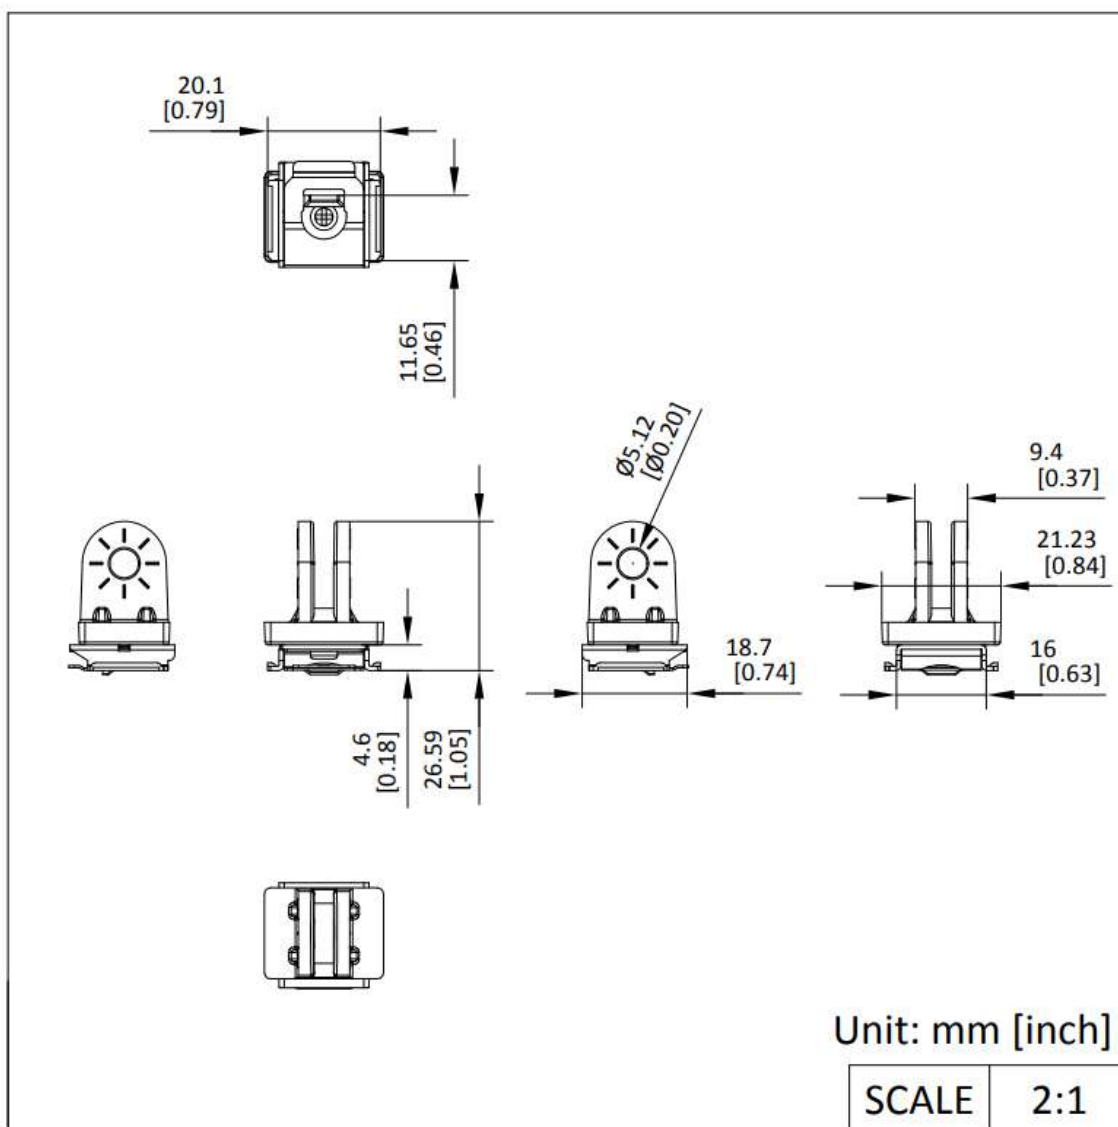

bracket accessories - adapter

- Body material: metal
- Color: Black
- Self-Weight : 5 g

**▪ Specification**

Mobile Accessories	
Self-Weight	5 g
Color	Black
Body material	metal

**▪ Available Model**

Transfer Bracket of S1&N1

Rapid removing - Clip of Body Camera

▪ **Dimension**

▪ **Accessory**

DS-MH2311/5G(C)

**Headquarters**

No.555 Qianmo Road, Binjiang District,  
Hangzhou 310051, China  
T +86-571-8807-5998  
www.hikvision.com