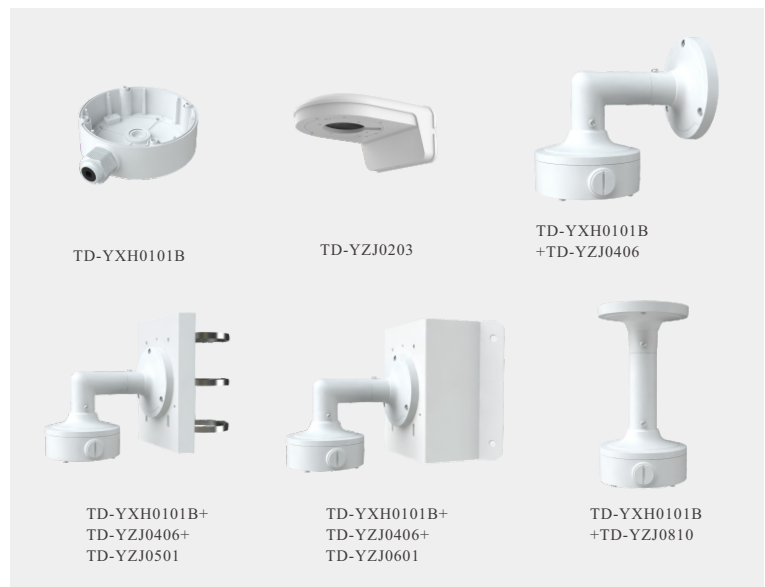

AVAILABLE ACCESSORIES

AVAILABLE MODEL

Available Model	TD-9541S4-C(D/PE/AW2)