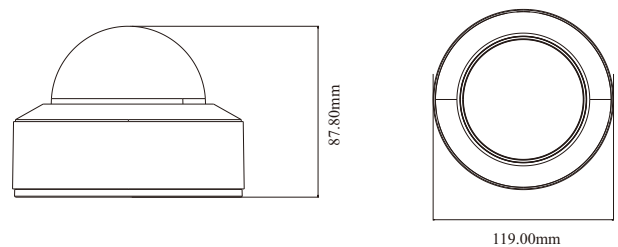

DORI Distance				
Lens	Detect	Observe	Recognize	Identify
2.8mm	62m(203ft)	25m(81ft)	12m(40ft)	6m(20ft)
3.6mm	79m(259ft)	32m(104ft)	16m(52ft)	8m(26ft)
Others				
Power Supply	DC12V/PoE			
Power Consumption	< 5.5W			
Storage Conditions	- 30 °C ~ 65 °C (-22°F~149°F), Humidity: less than 95 % (non-condensing)			
Operating Conditions	- 30 °C ~ 60 °C (-22°F~140°F), Humidity: less than 95 % (non-condensing)			
Dimensions (mm)	Ø 119 × 87.8			
Weight (net)	Approx. 0.64KG			
Installation	Ceiling mounting; wall mounting			
Certificate	CE, FCC			
Environmental Protection	Complies with Directive EU RoHS, WEEE(2012/19/EU) , directive 94/62/EC and REACH(EC1907/2006)			

DIMENSIONS