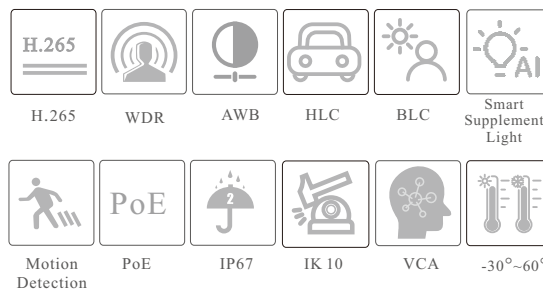

# TD-9541S4-C

4MP Dual Illumination Water-proof Dome Network Camera

- H.265+ /H.265 /H.264+ /H.264/MJPEG coding
- Max. resolution: 4MP ( 2560 × 1440)
- Auto day/night switch
- 3D DNR, HWDR, HLC, BLC, etc.
- ROI coding
- Support smart supplement light
- 20~30m white light view distance; 20~30m IR view distance
- DC12V/PoE power supply
- IP 67 & IK10 ingress protection
- Support three streams
- Support remote monitoring by smart phones& tablet PCs with iOS and Android OS
- Support P2P function
- Support SMD
- Support line crossing detection, region intrusion detection, abandoned/missing object detection, video exception detection