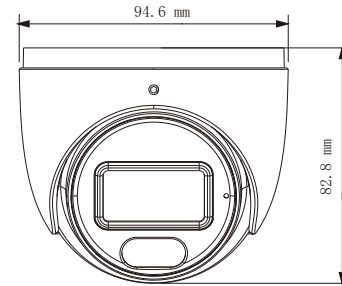

Tel: +86-755-36995888

Web site: <http://en.tvt.net.cn>

Fax: +86-755-33104777

E-mail: overseas@tvt.net.cn

SPECIFICATIONS

Model	TD-7524AS4
Specifications	
Camera	
Image Sensor	1 / 3 "CMOS
Resolution	2MP
Image Size	1920 x 1080
Video Output	AHD / TVI / CVI / CVBS
Audio	1CH built-in MIC
Image System	PAL / NTSC
Electronic Shutter	Auto
View Distance	IR range: 20~30 m; White light range: up to 20m
Frame Rate	TVI:2MP@25/30fps AHD:2MP@25/30fps CVI:2MP@25/30fps CVBS:PAL/NSTC
Min. Illumination	0.005lux @F1.2, AGC ON; 0 lux (LED ON)
Lens	2.8 mm
Lens Mount	M12
S / N Ratio	≥52dB (AGC OFF)
Ingress Protection	IP 67
Functions	
Function Control	OSD (COC Control)
Digital WDR	Yes
Digital NR	Yes, 2D DNR(3D, only used with TVT'S DVRs)
AGC	Yes
Auto White Balance	Yes
BLC	Yes
Contrast	Yes
Saturation/Color Gain	Yes
Sharpness	Yes
Coaxial audio	Yes
Image Setting	Yes
Defect Correction	Auto
Language	Chinese and English
Angle Adjustment	Pan: 0°~360°; Tilt: 0°~75°; Rotation: 0°~360°
Others	
Power Supply	DC12V (± 10%)
Power Consumption	LED OFF : < 1W; LED ON : < 4W
Working Environment	-30°C~50°C, 10%~90% (relative humidity)
Dimensions (mm)	Ø 94.6 × 82.8
Weight (Net)	Approx. 0.4KG

DIMENSIONS

AVAILABLE ACCESSORIES

AVAILABLE MODEL

Available Model	TD-7524AS4(D/AU/AW2)
	TD-7524AS4(D/AU/SW/AW2)