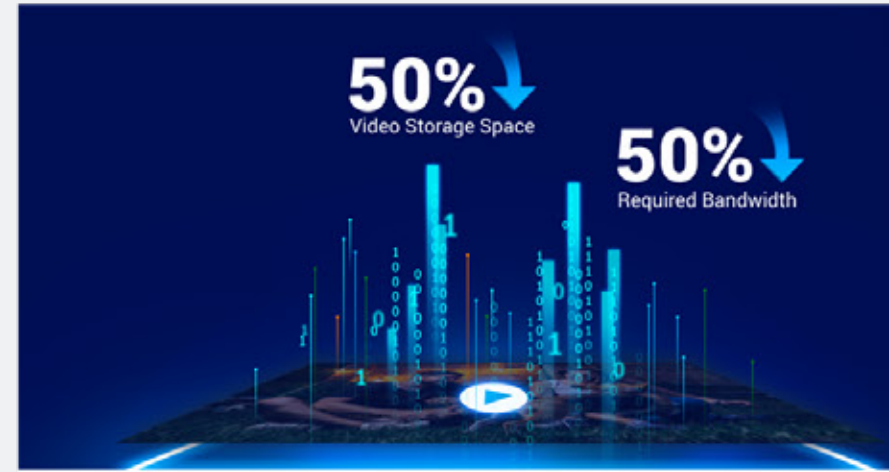

滚滚长江东逝水

Magnetic Base

Screw Base

Pole Mounting Bracket
(sold separately)

High-quality audio to respond & warn

Easily respond to any visitor by simply using your phone to speak remotely. The BC1c can also auto-play a recorded voice message when a motion is detected.