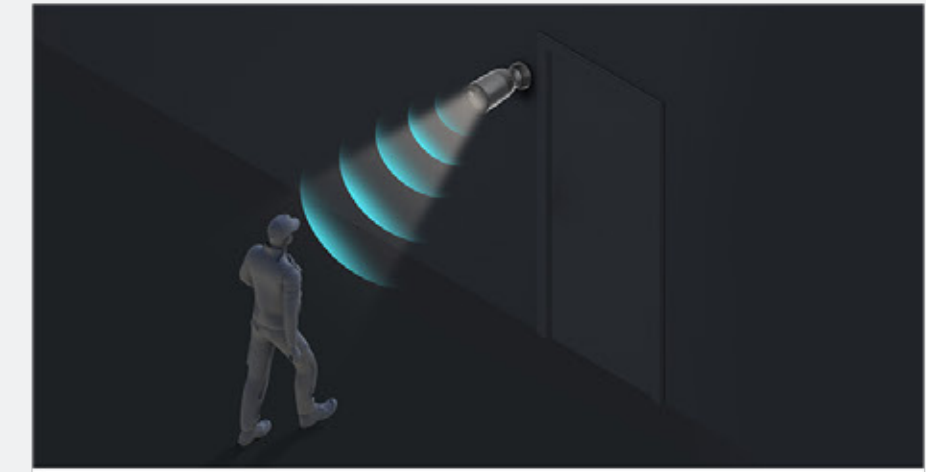

Low-latency
4K Streaming

Extended Range
& Coverage

Enhanced
Connectivity

No Hub Required

Installation is a breeze

The BC1c doesn't require you to be a stellar electrician or installer. You can snap it to any metallic surface and enjoy its mobility. Or, you can securely mount it to a wall, under the roof, or a pole with the included screw base and bracket.

滚滚长江东逝水

Magnetic Base

Screw Base

Pole Mounting Bracket
(sold separately)

High-quality audio to respond & warn

Easily respond to any visitor by simply using your phone to speak remotely. The BC1c can also auto-play a recorded voice message when a motion is detected.

The BC1c supports easy integration to your existing voice assistants. You can pull up the video feed by simply saying "Alexa" or "Hey Google".⁴

Active defense to deter & safeguard

Upon detection of intruders, the camera will set off a loud siren and flash two dazzling spotlights⁹ to let the uninvited strangers know they have been detected.