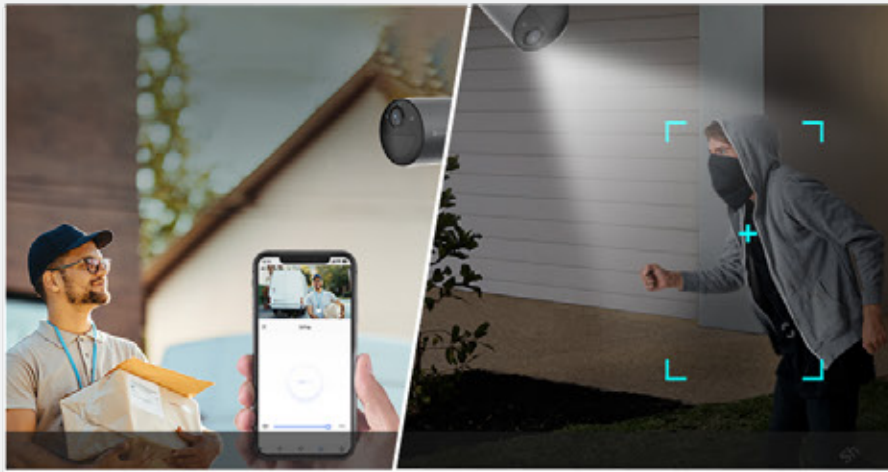

See beyond with 4K Ultra HD

The Ultra HD video is ready to bring even the smallest details to life and better secure what's important to you. Designed to watch over large outdoor area, the BC1c is powerful to monitor even complex activities in the garden, enhance driveway security or protect your garage.

Low-latency
4K Streaming

Extended Range
& Coverage

Enhanced
Connectivity

No Hub Required

Installation is a breeze

The BC1c doesn't require you to be a stellar electrician or installer. You can snap it to any metallic surface and enjoy its mobility. Or, you can securely mount it to a wall, under the roof, or a pole with the included screw base and bracket.

滚滚长江东逝水

Magnetic Base

Screw Base

Pole Mounting Bracket
(sold separately)

High-quality audio to respond & warn

Easily respond to any visitor by simply using your phone to speak remotely. The BC1c can also auto-play a recorded voice message when a motion is detected.

The BC1c supports easy integration to your existing voice assistants. You can pull up the video feed by simply saying "Alexa" or "Hey Google".⁴

Active defense to deter & safeguard

Upon detection of intruders, the camera will set off a loud siren and flash two dazzling spotlights⁹ to let the uninvited strangers know they have been detected.