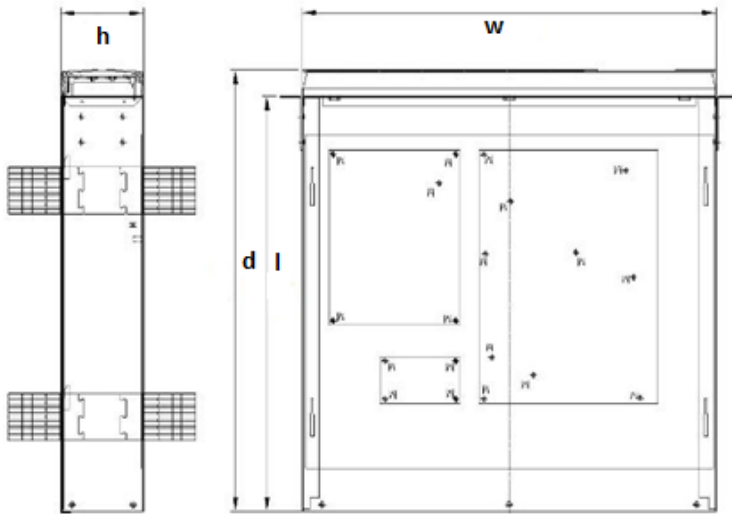

Photo:

Dimension:

w – 19" / 482,6mm
h – 2U / 88mm
l – 440mm
d – 465mm

Technical parameter:

MODEL	KU-BAT-2URT-2x7-BC24
Rated voltage:	24Vdc
Internal batteris:	2x MW 7.2-12
Height:	2U
Depth:	440mm
Connector wire lenght:	1m
Paraller :	Yes
Suitable for UPS models:	TS1-LI-1k0-MC-LCD-2x7 RTS-LI-1k0-2U-LCD-2x7 TS1-ON-1k0-MC-LCD-2x7 RTS1-ON-1k0-2U-LCD-2x7