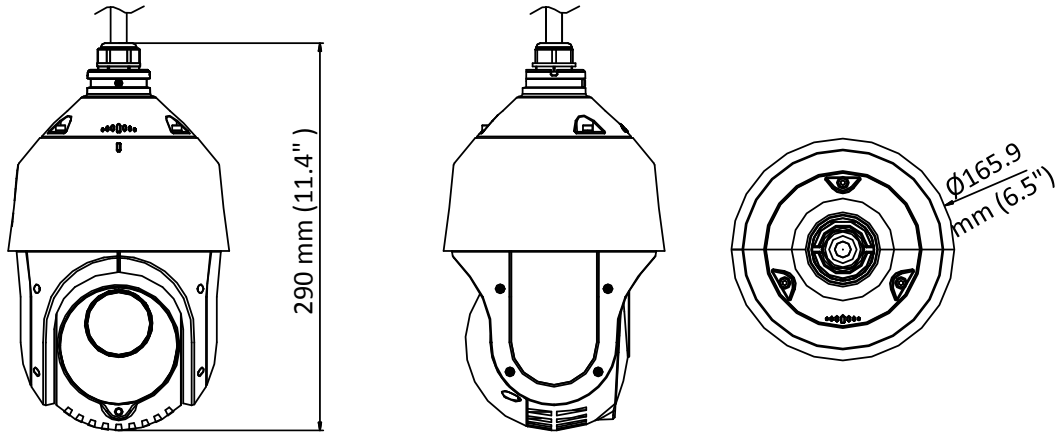

Order Model

HWP-T4215I-D(C)

Dimensions

Accessories

Distributed by