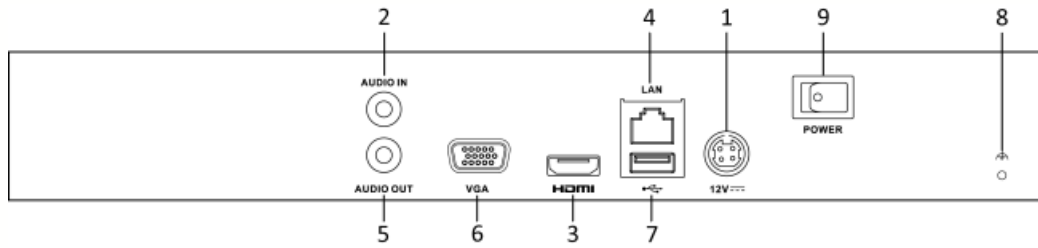

Dimensions

Index	Description	Index	Description
1	Power Supply	6	VGA Interface
2	Audio In	7	USB Interface
3	HDMI Interface	8	Ground
4	LAN Network Interface	9	Power Switch
5	Audio Out		

Specifications

Model	HWN-4208MH	
Video/Audio input	IP video input	8-ch Up to 8 MP resolution
	Two-way audio	1-ch, RCA (2.0 Vp-p, 1 k Ω)
Network	Incoming bandwidth	80 Mbps
	Outgoing bandwidth	80 Mbps
Video/Audio output	Recording resolution	8 MP/6 MP/5 MP/4 MP/3 MP/1080p/UXGA /720p/VGA/4CIF/DCIF/ 2CIF/CIF/QCIF
	HDMI output resolution	1-ch, 4K (3840 × 2160)/30Hz, 1920 × 1080p/60Hz, 1600 × 1200/60Hz, 1280 × 1024/60Hz, 1280 × 720/60Hz, 1024 × 768/60Hz
	VGA output resolution	1-ch, 1920 × 1080p/60Hz, 1280 × 1024/60Hz, 1280 × 720/60Hz, 1024 × 768/60Hz
	Audio output	1-ch, RCA (Linear, 1 KΩ)
Decoding	Decoding format	H.265/H.265+/H.264/H.264+/MPEG4
	Live view / Playback resolution	8 MP/6 MP/5 MP/4 MP/3 MP/1080p/UXGA /720p/VGA/4CIF/DCIF/ 2CIF/CIF/QCIF
	Synchronous playback	8-ch
	Capability	1-ch @ 8 MP / 4-ch @ 1080p
Network management	Network protocols	TCP/IP, DHCP, Hik-Connect, DNS, DDNS, NTP, SADP, SMTP, NFS, iSCSI, UPnP™, HTTPS
Hard disk	SATA	2 SATA interfaces
	Capacity	Up to 6TB capacity for each disk
External interface	Network interface	1, RJ-45 10/100/1000 Mbps self-adaptive Ethernet interface
	USB interface	2 × USB 2.0
General	Power supply	12 VDC
	Power	≤ 40W
	Consumption (without hard disk)	≤ 15W
	Working temperature	-10 to +55° C (+14 to +131° F)
	Working humidity	10 to 90 %
	Chassis	1U chassis
	Dimensions (W × D × H)	385 × 315 × 52 mm (15.2"× 12.4" × 2.0")
Weight(without hard disk)	≤ 1.8 kg (4.0 lb)	