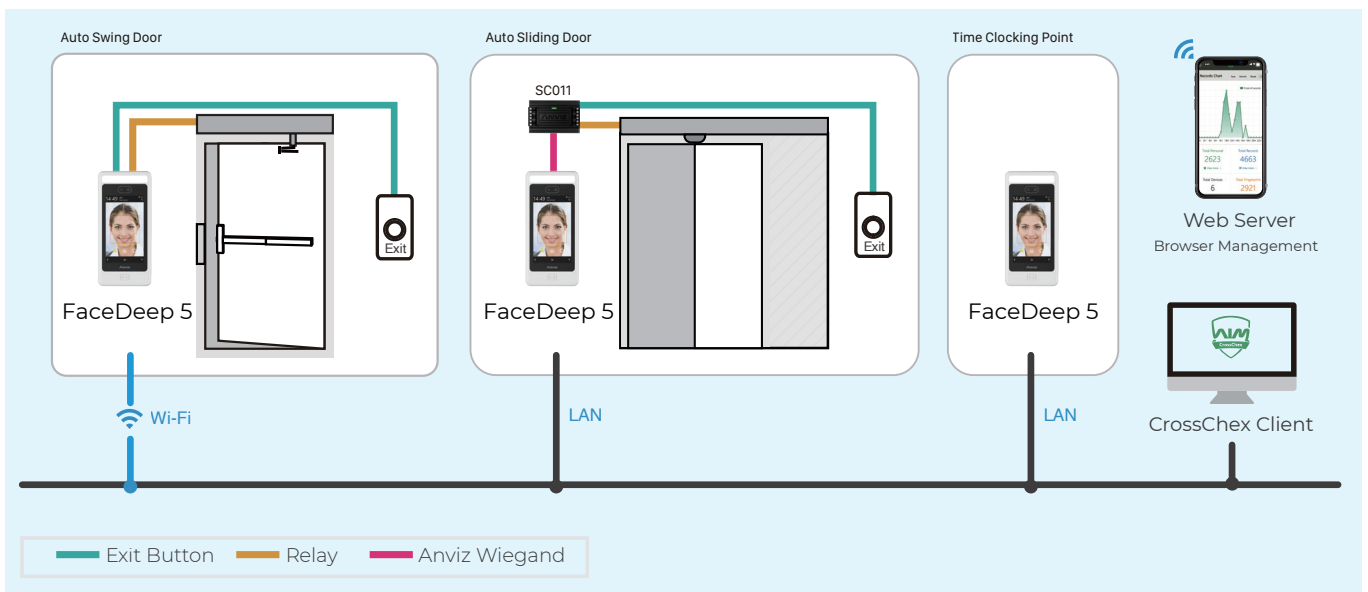

FaceDeep 5

AI Based Smart Face Recognition Terminal

Features

1GHz Linux Based Processor

The new Linux based 1Ghz processor ensures the 1:50,000 comparison time less than 0.3 second.

Wi-Fi Flexible Communication

Wi-Fi function can realize stable wireless communication and realize flexible installation of equipment.

Liveness Face Detection

Live face recognition based on infrared and visible light.

Wide Angle Camera

The 120° ultra-wide-angle camera enables fast face recognition.

IPS Full Screen

The colorful IPS screen ensures the best interaction and user experiences and can also provide clear notifications to the users.

Web Server

The web server ensures the easily quick connection and self management of the device.

Cloud Application

The web based cloud application let you access to the device by any mobile terminal from anytime and anywhere.

Key Specifications

User	50,000
Card	50,000
Record	100,000
Communication	RS485, TCP/IP, RS232, Wi-Fi
Identification Mode	Face, Password, RFID Card
Identification Speed	<300ms
Card Reading Distance	"1~5cm (125KHz), 13.56MHz >2CM) for Standard CR80 Card"
Web Server	Support
CPU	Dual Core Linux Based 1Ghz CPU with Enhanced AI Computing Power
RFID card	Standard EM, Optional Mifare
Working Temperature	-30 °C (-22 °F)- 60 °C (140 °F)
Humidity	20% to 90%
Power	DC12V 3A

System Configurations

Anviz Global Inc.

41656 Christy Street Fremont, Fremont, CA, 94538

Tel: 1-510-573-6552 | Toll-free: 1-855-268-4948 | sales@anziv.com | www.anziv.com

©2020 Anviz Global Inc. Anviz and identifying product names and numbers herein are registered trademarks of Anviz Global Inc. All non-Anviz brands and product names are trademarks or registered trademarks of their respective companies. Product appearance, build status and/or specifications are subject to change without notice.