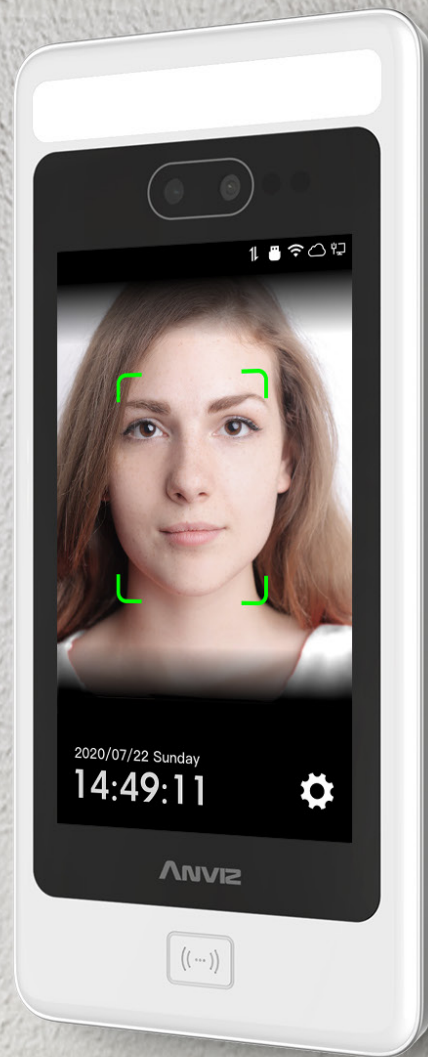

FaceDeep 5

AI Based Smart Face Recognition Terminal

Liveness Face
Detection

AI

AI Deep Learning
Architecture

IPS Screen

Mask
Detection

FaceDeep 5 is the new AI based face recognition terminal equipped with a dual core based Linux based CPU and the latest BioNANO[®] deep learning algorithm. FaceDeep 5 supports up to 50,000 dynamic face database and can reach an under 1s new face learning time and an under 300ms face recognition time by 1:50,000. FaceDeep5 equips a 5" IPS full angles touch screen. FaceDeep5 can realize true 3D liveness detection to prevent fake face from photo and video.

FaceDeep 5

AI Based Smart Face Recognition Terminal

Features

1GHz Linux Based Processor

The new Linux based 1Ghz processor ensures the 1:50,000 comparison time less than 0.3 second.

Wi-Fi Flexible Communication

Wi-Fi function can realize stable wireless communication and realize flexible installation of equipment.

Liveness Face Detection

Live face recognition based on infrared and visible light.

Wide Angle Camera

The 120° ultra-wide-angle camera enables fast face recognition.

IPS Full Screen

The colorful IPS screen ensures the best interaction and user experiences and can also provide clear notifications to the users.