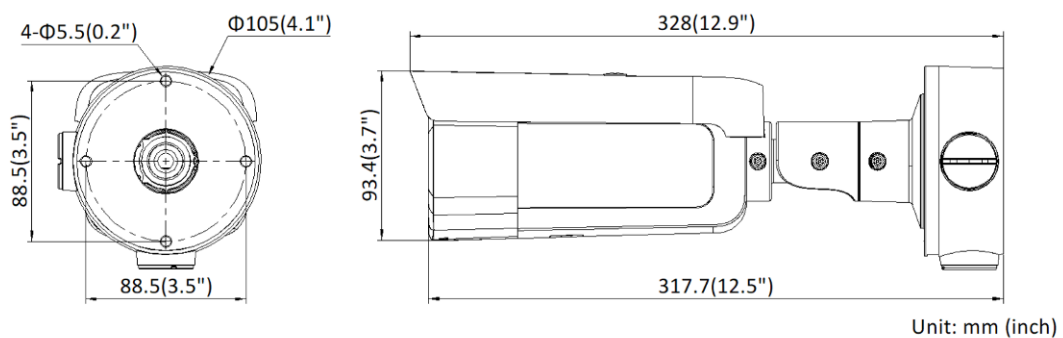

▪ Available Model

DS-2CD3B86G2T-IZHSY (2.8 to 12 mm)

DS-2CD3B86G2T-IZHSY (8 to 32 mm)

▪ Typical Application

Hikvision products are classified into three levels according to their anti-corrosion performance. Refer to the following description to choose for your using environment.

This model has MODERATE PROTECTION.

Level	Description
Top-level protection	Hikvision products at this level are equipped for use in areas where professional anti-corrosion protection is a must. Typical application scenarios include coastlines, docks, chemical plants, and more.
Moderate protection	Hikvision products at this level are equipped for use in areas with moderate anti-corrosion demands. Typical application scenarios include coastal areas about 2 kilometers (1.24 miles) away from coastlines, as well as areas affected by acid rain.
No specific protection	Hikvision products at this level are equipped for use in areas where no specific anti-corrosion protection is needed.

▪ Dimension